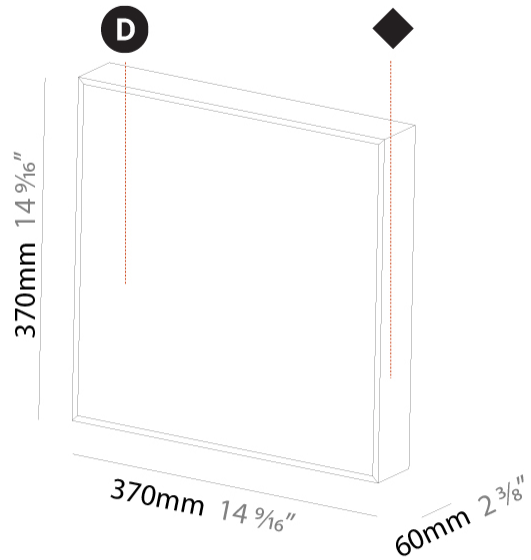

1. To build a product code in our configurator select the specify button on the base model # product page
2. To build a manual product code on this datasheet choose from the options listed below in blue font and add the suffix to the base model #

GENERAL

Series: Pi2
Subseries: Pi2 Standard
Brand: Prolicht
Division: Architectural
Mounting Type: Surface
Mounting Location: Ceiling
Subcategory: Ambient

PHYSICAL

Shape: Square
Length (mm): 370
Length (in): 14 9/16
Width (mm): 60
Width (in): 2 3/8
Height (mm): 370
Depth (mm): 60
Height (in): 14 9/16
Depth (in): 2 3/8
Light Distribution: Direct
Weight (kg): 3.41
Weight (lbs): 7.50
Diffuser: PMMA - Opal or Micro-Prism
Fixture Finish: SSR / BKV / CWI / CRY / HAB / UFT / ITA / RUA / FTG / MYG / LOD / PUS / FRO / FUP / KIA / POP / BLS / SPG / MEY / GOH / GUM / CHC / COM / ABZ / JAG / OBR / MOS / ROR

ELECTRICAL

Lamp Type: LED (Zhaga Standard)
Input Wattage (W): 13.2
Total Output Wattage (W): 12
Dimming: Tri-Mode (Non-Dimming and Phase Dimming (120Vac only) and 0-10V Dimming)
Driver Included: Yes
Driver Location: Integrated
Driver Type: Constant Current - Universal
Driver Class: Class 2
Input Voltage (V): 120 - 277
Constant Current (MA): 350

LED

Color Temperature (°K): 3000 / 3500 / 4000
Max. Delivered Lumen (lm): 1140 / 1156 / 1180
CRI: >80 CRI
Efficiency (%): 65
Lamp Life (hrs): 50000

OPTICAL

RATINGS AND CERTIFICATIONS

Certified By: Certified for North American Standards
IP rating: IP20