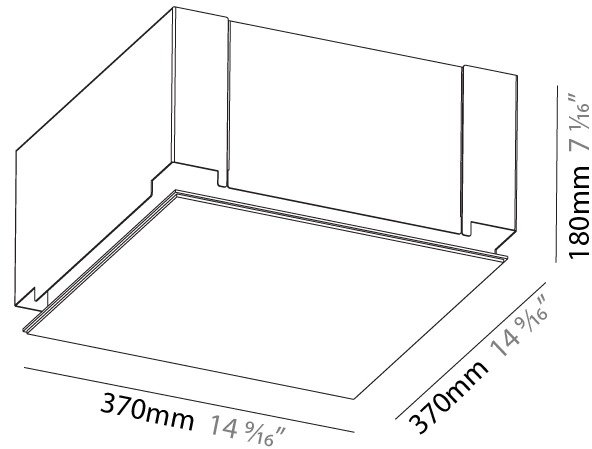

PHYSICAL

Shape: Square
Length (mm): 370
Length (in): 14 ⁹/₁₆
Width (mm): 370
Width (in): 14 ⁹/₁₆
Height (mm): 180
Height (in): 7 ¹/₁₆
Ceiling Thickness (mm): 10 / 12.5 / 15 / 25 / 30
Ceiling Thickness (in): 3/8 or 1/2 or 9/16 or 1 or 1 3/16
Min. Recessing Depth (mm): 200
Min. Recessing Depth (in): 7 ⁷/₈
Light Distribution: Direct
Diffuser: PMMA - Opal
Fixture Finish: SSR / BKV / CWI / CRY / HAB / UFT / ITA / RUA / FTG / MYG / LOD / PUS / FRO / FUP / KIA / POP / BLS / SPG / MEY / GOH / GUM / CHC / COM / ABZ / JAG / OBR / MOS / ROR
Fixture Material: Extruded Aluminum / Steel
Cable Details: 405mm 15 15/16" x 405mm / 15 15/16"
Upon Request: Unique Sizes Unique Ceiling Thickness Unique Mounting Depth Spot Inserts

ELECTRICAL

Lamp Type: LED (Zhaga Standard)
Input Wattage (W): 12.4
Total Output Wattage (W): 10.8
Dimming: Tri-Mode (Non-Dimming and Phase Dimming (120Vac only) and 0-10V Dimming)
Driver Included: Yes
Driver Location: Integrated
Driver Type: Constant Current - Universal
Driver Class: Class 2
Input Voltage (V): 120 - 277
Constant Current (MA): 350

LED

Color Temperature (°K): 3000 / 3500 / 4000
Max. Delivered Lumen (lm): 1090 / 1107 / 1130
CRI: >80 CRI
Efficiency (%): 0.651
Lamp Life (hrs): 50000
Upon Request: RGB-W Tunable White Special Color Temperature CRI90

OPTICAL

RATINGS AND CERTIFICATIONS

Certified By: Certified for North American Standards
IP rating: IP20